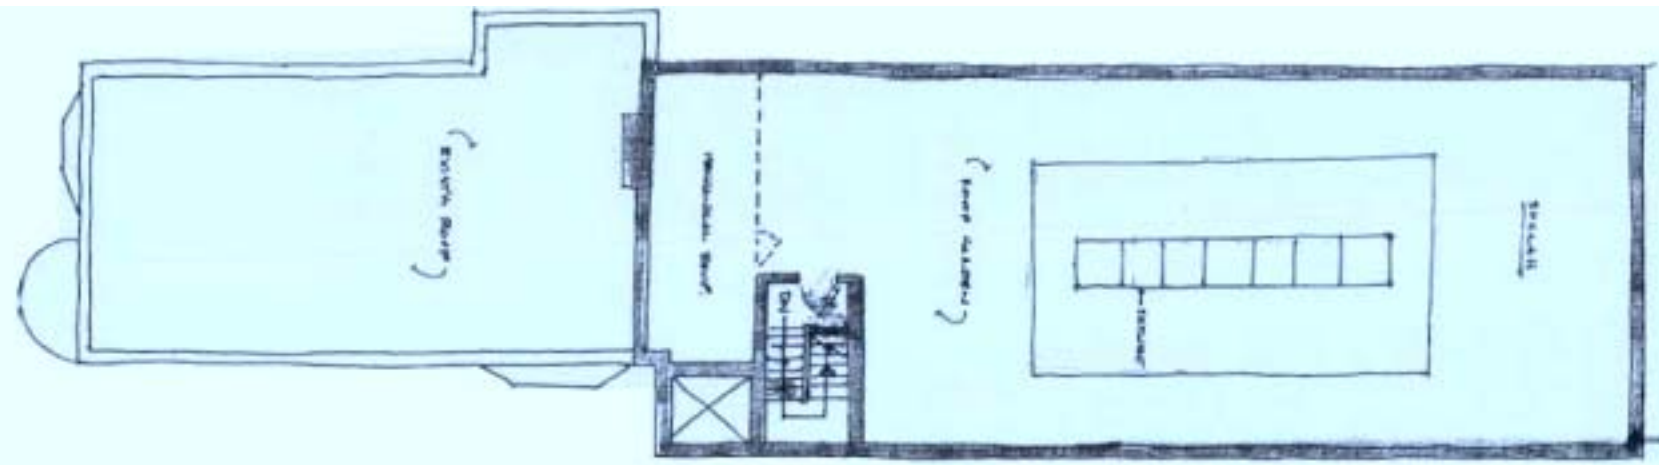

SECOND FLOOR
1/8" = 1'-0"

TEMPLE SINAI NEW SANCTUARY

5/2/66
JERRY DEWITT

Room

TEMPLE SINAI NEW SANCTUARY

SO
4/00
JEFF DOWELL